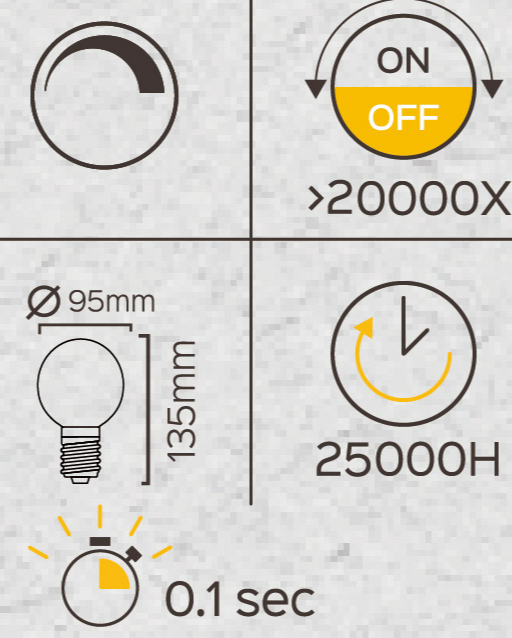

LUEDD
LED FILAMENT G95
26W = 4W/270LM

98x98x145mm

E27 G95 4W 270Lm
2700K Gold Sprial Dimmable
02844

Re-order? Go to
www.luedd.com
and use article number 02844

FittinQB.V.
Smaragdweg 52,
5527 LB Hapert
The Netherlands

FittinQ LTD
55 Baker Street,
London, W1U 7EU
United Kingdom

270
LUMEN
26W = **4WATT**
AC220-240V
50/60Hz 20mA

0.1 sec

LED FILAMENT G95
4WATT 270LUMEN

G
0360° 270 lm
BEAM ANGLE 330°
2700K
E27
CRI>80

LUEDD

LUEDD